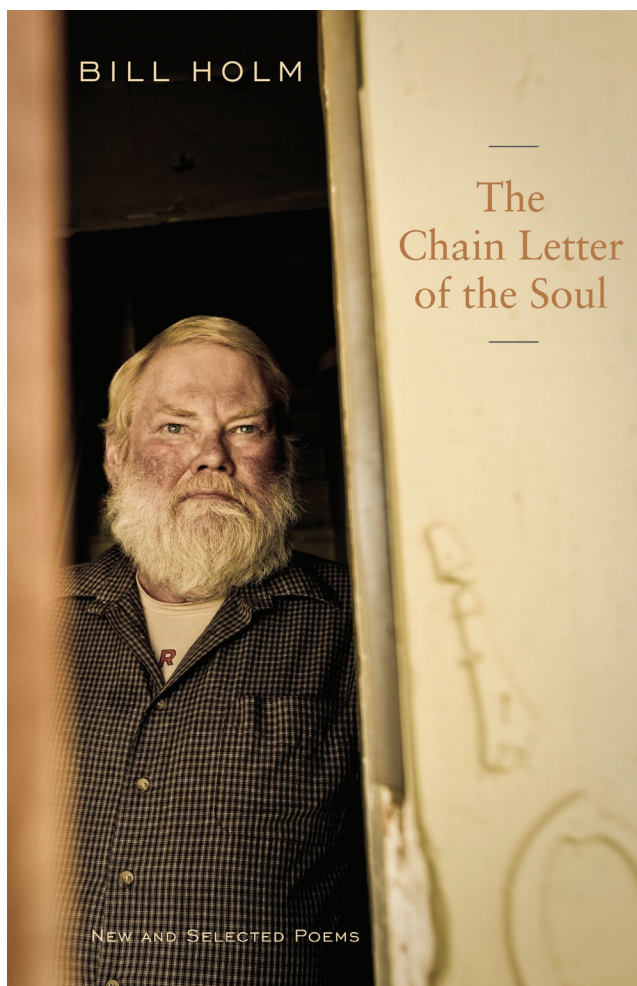

A MIDWEST CONNECTIONS PICK!
The Chain Letter of the Soul
∞ New and Selected Poems ∞

Collecting the best and the newest poems from Bill Holm's oeuvre, *The Chain Letter of the Soul* paints a portrait of a man of great heart, broad vision, and startling prescience. Fans will recognize many of their favorites, and new readers will be introduced to an enduring voice of American literature through such poems from *Boxelder Bug Variations*, *The Dead Get By with Everything*, and *Playing the Black Piano*.

"The sage of Minnesota, a colleague of Whitman though born a hundred years too late."

—GARRISON KEILLOR

Paperback \$18 ∞ 978-1-57131-444-4

Born in 1943, **Bill Holm** studied English at Gustavus Adolphus College in St. Peter, Minnesota, and the University of Kansas, where he earned his MA in English. His books include *Eccentric Islands*, *The Heart Can Be Filled Anywhere*, *Coming Home Crazy*, and poetry collections including, most recently, *Playing the Black Piano*. He was the recipient of numerous awards, including a Fulbright scholarship and the 2008 McKnight Distinguished Arts Award. He lived in Minnesota, Minnesota, and Hofos, Iceland before passing away at the age of 65 in the spring of 2009.